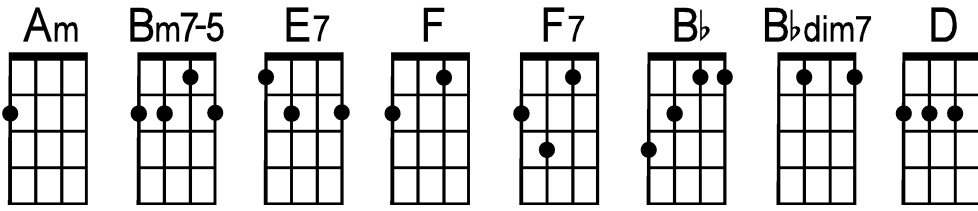

Because (Key of Am)

by John Lennon (1969)

Intro: Am . . . | | Bm7-5 . . . | E7 . . . |

F . . . | Am . . . | F7 . . . | . . . F7\ -- | Bb . . . | Bbdim7 . Bbdim7\
Ah-----ah-----
(sing d)

(sing a c)
-- | Am | | Bm7-5 | E7
Be-cause— the world is round— it turns me o——O—O—O—O—o— on—

| F | Am | F7 | . . . F7\ -- | Bb | Bbdim7 . Bbdim7\
Be-cause— the world— is rou——o—o—ound— Ah-----ah-----

-- | Am | | Bm7-5 | E7
Be-cause— the wind is high— it blows my mi——i—i—i—i—ind—

| F | Am | F7 | . . . F7\ -- | Bb | Bbdim7
Be-cause—— the wind—— is high—— i-i—igh Ah-----ah

Bridge: Love is old, love is new— | D | | E7 | . . . E7\
love is all, love is you—

-- | Am | | Bm7-5 | E7
Be-cause— the sky is blue— it makes me cry——y—y—y—y—y—

| F | Am | F7 | . . . F7\ -- |
Be-cause—— the sky—— is blu—u—u—u—u—ue——